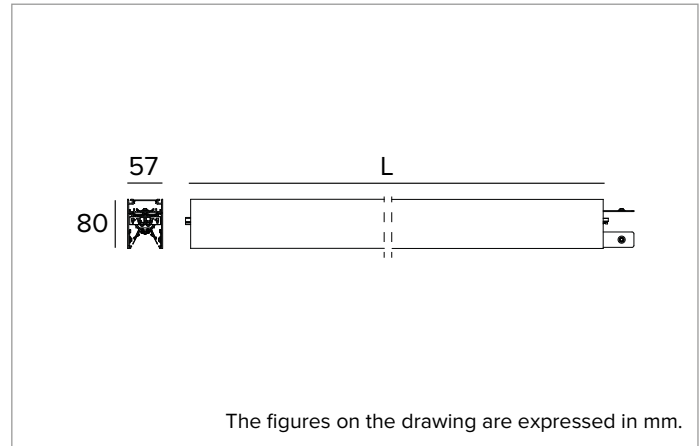

## T005BZ830ELPW | LOGICO EASY System 57 - OPAL HO

LED luminaire for ceiling or suspended system installation. Linear module

	3000K	H(m)	D(m)	E <sub>max</sub> (lx)		
	Ra80		111°			
Fixture Power	50W	1	2.90	783		
Source Flux	4739lm	2	5.80	196		
Fixture Flux	4739lm	3	8.70	87		
Efficacy	95lm/W	4	11.60	49		
G0300A	I <sub>max</sub> =190cd/klm	I <sub>max</sub>	903cd	5	14.49	31